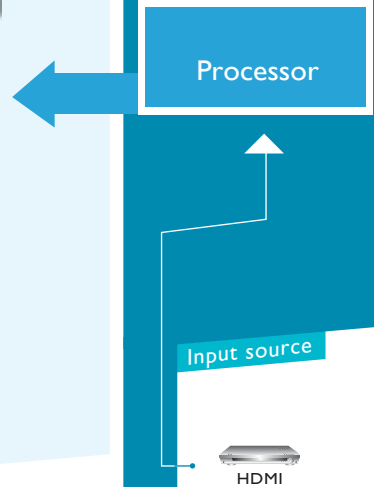

-  Auditorium
-  Conference Centers
-  Transportations
-  Shopping Malls
-  Advertising
-  Branded Shops
-  Corporate Facilities
-  Indoor Arenas

A1.8/A2.5 - 156"

A1.8/A2.5 - 180"

Dynamic A2.5 Configurations

		A1.8-156"	A1.8-180"	A2.5-156"	A2.5-180"
Visual Characteristics					
Brightness	nits	600			1,000
Visual Viewing Angle - Horizontal	deg.		140 (+70 / -70)		
Visual Viewing Angle - Vertical	deg.		140 (+70 / -70)		
Pixel Configuration	R/G/B		SMD 3-in-1		
Pixel Pitch	mm	1.8			2.5
Processing Depth	bit		16		
Modular Characteristics					
Aspect Ratio		16 : 9	28 : 15	16 : 9	28 : 15
Panel Width	mm / ft	3494.4 / 11.46	4070.2 / 13.35	3494.4 / 11.46	4070.2 / 13.35
Panel Height	mm / ft	1982.4 / 6.5	2198.2 / 7.21	1982.4 / 9.5	2198.2 / 7.21
Panel Depth	mm / ft		38 / 0.125		
Panel Weight	Kg/lb	243 / 536	314 / 692	243 / 536	314 / 692
Visual Pixel	w x h	1920 x 1080	2240 x 1200	1344 x 756	1568 x 840
Environmental					
Ingress Protection (Front / Rear)	IP		IP40 / IP20		
Lifetime (50% brightness)	hrs		≥ 100,000		