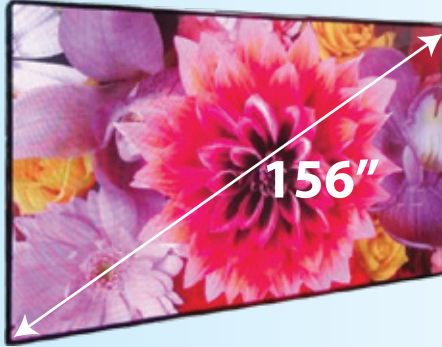

A1.8/A2.5 - 156"