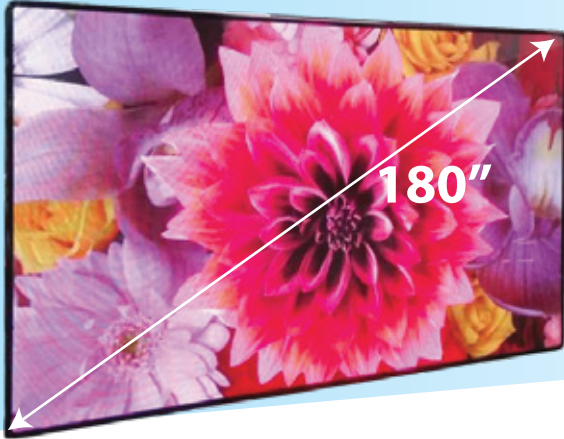

A1.8/A2.5 - 180"